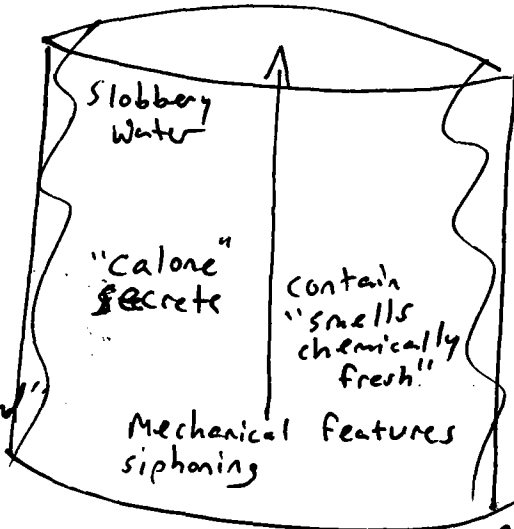

End of ST
 [7384/8210]
 2:55 PM

[7384/8210]

8/19/11

4:06PM

Vast - around
"Garden"
"AI-Pleasant"

Walking Room

vast

pet animals
"Sloppy around"
"Run around exterior outside"

Structure
Sloppy - liquid
EI-sick

Man-worker
keeper - maintenance
"Always wet"